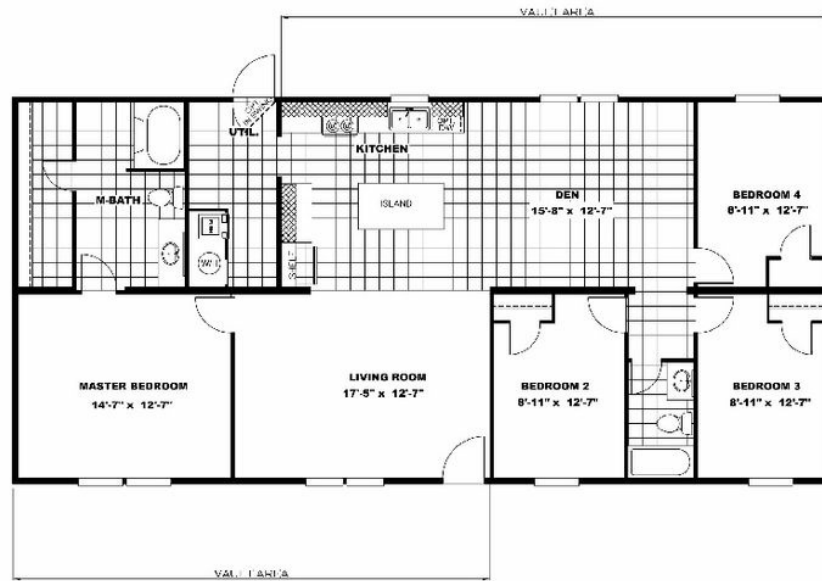

MARVEL Model number: 36TRU28564AH18

4 beds • 2 baths • 1568 sq.ft. • 28' width • 56' depth

Our home building facilities invest in continuous product and process improvements. Plans, dimensions, features, materials, specifications and availability are subject to change without notice or obligation. Renderings and floor plans are representative likenesses of our homes and may differ from the actual homes. We invite you to tour a Home Center near you and inspect the highest value in quality housing available or call (843) 799-2500 to speak with a Home Consultant. Copyright 2017, CMH. All rights reserved.

**MARVEL** Model number: 36TRU28564AH18**4 beds • 2 baths • 1568 sq.ft. • 28' width • 56' depth**

Our home building facilities invest in continuous product and process improvements. Plans, dimensions, features, materials, specifications and availability are subject to change without notice or obligation. Renderings and floor plans are representative likenesses of our homes and may differ from the actual homes. We invite you to tour a Home Center near you and inspect the highest value in quality housing available or call (843) 799-2500 to speak with a Home Consultant. Copyright 2017, CMH. All rights reserved.