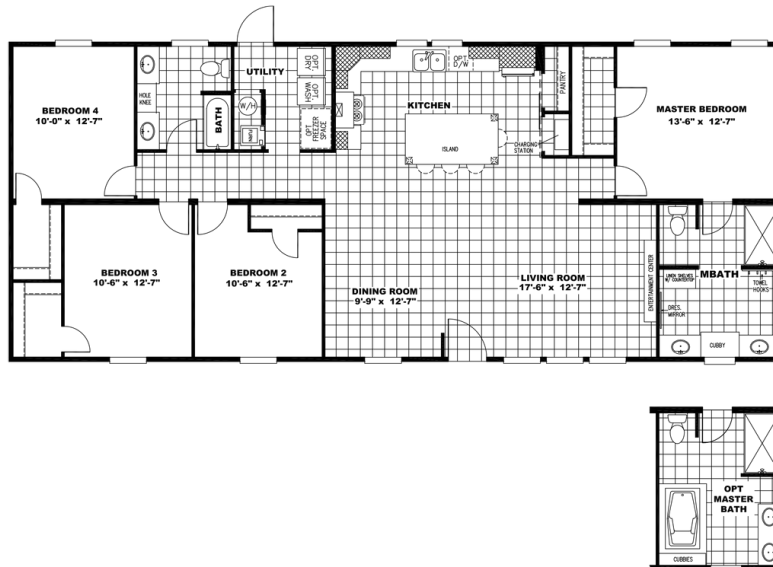

ISLAND BREEZE 64'

ISLAND BREEZE 64' Model number: 29NOW28644IH19

4 beds • 2 baths • 1792 sq.ft. • 28' width • 64' depth

Our home building facilities invest in continuous product and process improvements. Plans, dimensions, features, materials, specifications and availability are subject to change without notice or obligation. Renderings and floor plans are representative likenesses of our homes and may differ from the actual homes. We invite you to tour a Home Center near you and inspect the highest value in quality housing available or call (843) 799-2500 to speak with a Home Consultant. Copyright 2017, CMH. All rights reserved.