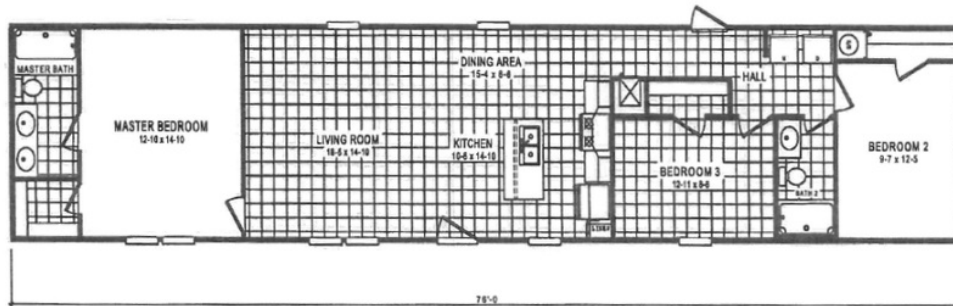

4060 THE CHARLOTTE 7616

4060 THE CHARLOTTE 7616 Model number: 57ELP16763NH19

3 beds • 2 baths • 1216 sq.ft. • 16' width • 76' depth

Our home building facilities invest in continuous product and process improvements. Plans, dimensions, features, materials, specifications and availability are subject to change without notice or obligation. Renderings and floor plans are representative likenesses of our homes and may differ from the actual homes. We invite you to tour a Home Center near you and inspect the highest value in quality housing available or call (843) 799-2500 to speak with a Home Consultant. Copyright 2017, CMH. All rights reserved.