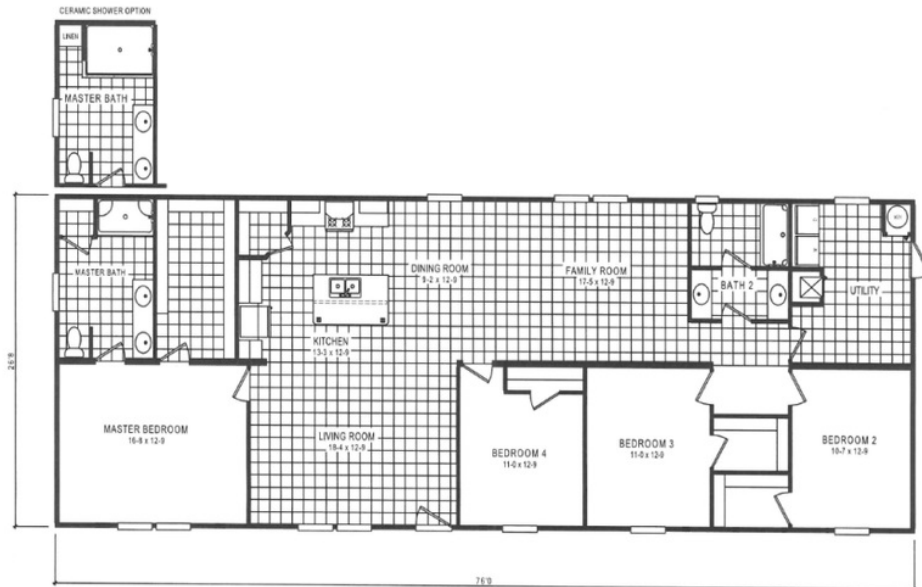

5621 "THE RICHMOND" 7628

5621 "THE RICHMOND" 7628 Model number: 57ENT28764EH19

4 beds • 2 baths • 2128 sq.ft. • 28' width • 76' depth

Our home building facilities invest in continuous product and process improvements. Plans, dimensions, features, materials, specifications and availability are subject to change without notice or obligation. Renderings and floor plans are representative likenesses of our homes and may differ from the actual homes. We invite you to tour a Home Center near you and inspect the highest value in quality housing available or call (843) 799-2500 to speak with a Home Consultant. Copyright 2017, CMH. All rights reserved.