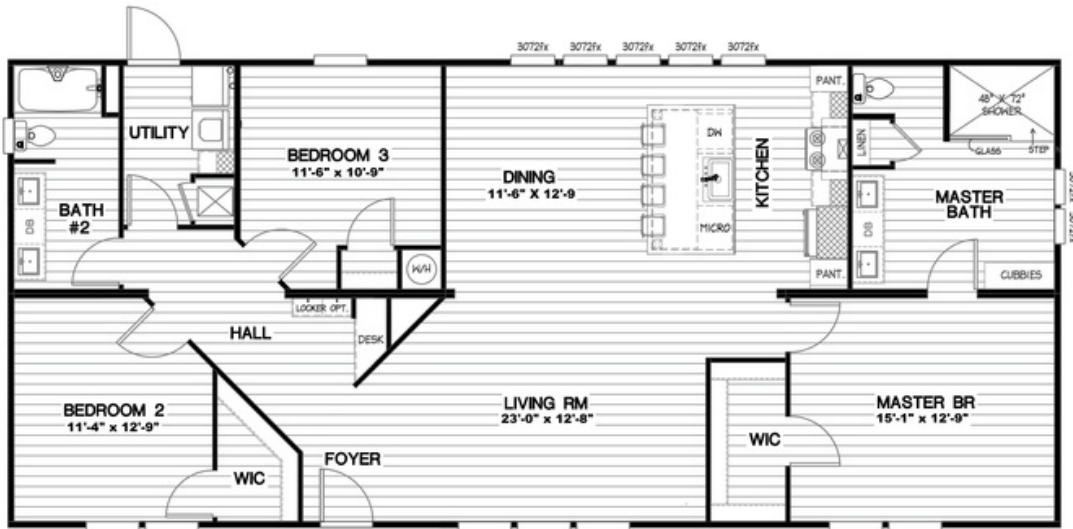

7030 HIGH ROCK 6028

7030 HIGH ROCK 6028

Model number: 57HRC28603AH19

3 beds • 2 baths • 1680 sq.ft. • 28' width • 60' depth

Our home building facilities invest in continuous product and process improvements. Plans, dimensions, features, materials, specifications and availability are subject to change without notice or obligation. Renderings and floor plans are representative likenesses of our homes and may differ from the actual homes. We invite you to tour a Home Center near you and inspect the highest value in quality housing available or call (843) 799-2500 to speak with a Home Consultant. Copyright 2017, CMH. All rights reserved.

7030 HIGH ROCK 6028 Model number: 57HRC28603AH19

3 beds • 2 baths • 1680 sq.ft. • 28' width • 60' depth

Our home building facilities invest in continuous product and process improvements. Plans, dimensions, features, materials, specifications and availability are subject to change without notice or obligation. Renderings and floor plans are representative likenesses of our homes and may differ from the actual homes. We invite you to tour a Home Center near you and inspect the highest value in quality housing available or call (843) 799-2500 to speak with a Home Consultant. Copyright 2017, CMH. All rights reserved.