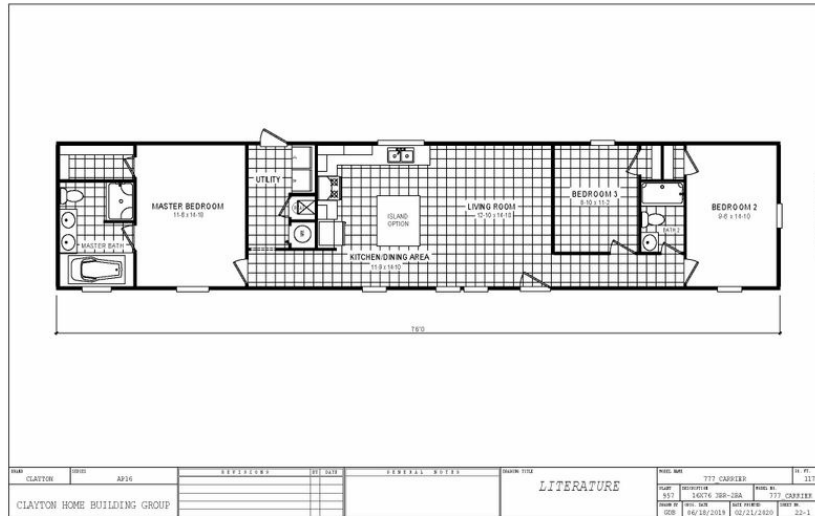

777 "COOL BREEZE" 7616

777 "COOL BREEZE" 7616 Model number: 57CBZ16763AH20

3 beds • 2 baths • 1216 sq.ft. • 16' width • 76' depth

Our home building facilities invest in continuous product and process improvements. Plans, dimensions, features, materials, specifications and availability are subject to change without notice or obligation. Renderings and floor plans are representative likenesses of our homes and may differ from the actual homes. We invite you to tour a Home Center near you and inspect the highest value in quality housing available or call (843) 799-2500 to speak with a Home Consultant. Copyright 2017, CMH. All rights reserved.

777 "COOL BREEZE" 7616 Model number: 57CBZ16763AH20

3 beds • 2 baths • 1216 sq.ft. • 16' width • 76' depth

Our home building facilities invest in continuous product and process improvements. Plans, dimensions, features, materials, specifications and availability are subject to change without notice or obligation. Renderings and floor plans are representative likenesses of our homes and may differ from the actual homes. We invite you to tour a Home Center near you and inspect the highest value in quality housing available or call (843) 799-2500 to speak with a Home Consultant. Copyright 2017, CMH. All rights reserved.