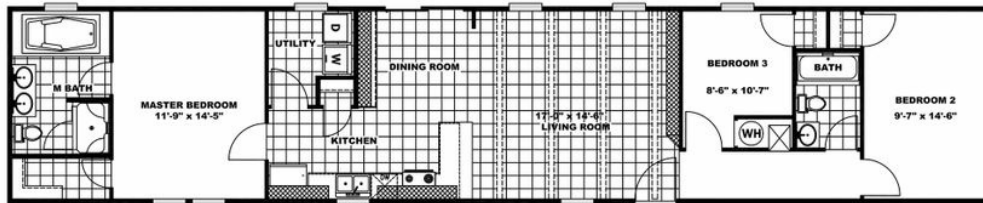

## THE ANNIVERSARY Model number: 46ANN16763AH19

**3 beds • 2 baths • 1216 sq.ft. • 16' width • 76' depth**

Our home building facilities invest in continuous product and process improvements. Plans, dimensions, features, materials, specifications and availability are subject to change without notice or obligation. Renderings and floor plans are representative likenesses of our homes and may differ from the actual homes. We invite you to tour a Home Center near you and inspect the highest value in quality housing available or call (843) 799-2500 to speak with a Home Consultant. Copyright 2017, CMH. All rights reserved.