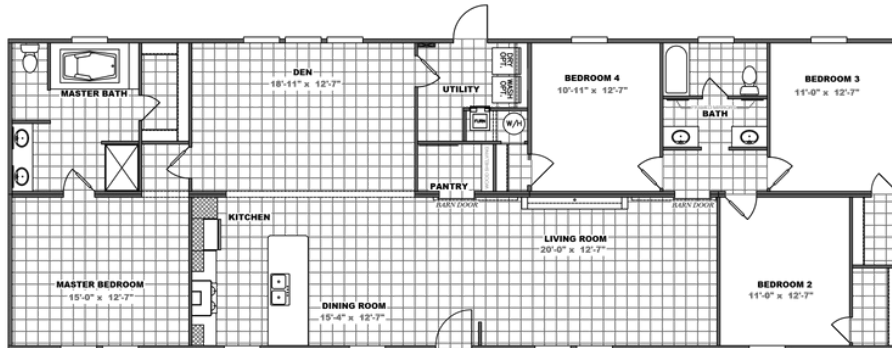

THE BREEZE II

THE BREEZE II

Model number: 46SSP28764AH19

4 beds • 2 baths • 2128 sq.ft. • 28' width • 76' depth

Our home building facilities invest in continuous product and process improvements. Plans, dimensions, features, materials, specifications and availability are subject to change without notice or obligation. Renderings and floor plans are representative likenesses of our homes and may differ from the actual homes. We invite you to tour a Home Center near you and inspect the highest value in quality housing available or call (843) 799-2500 to speak with a Home Consultant. Copyright 2017, CMH. All rights reserved.