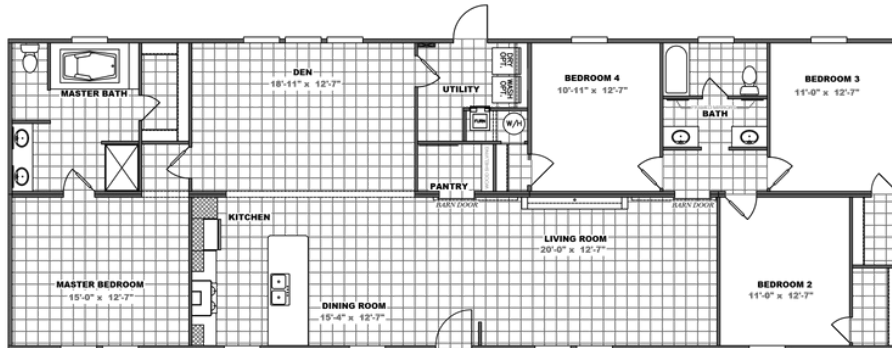

THE BREEZE II

THE BREEZE II Model number: 46SSP28764AH19

4 beds • 2 baths • 2128 sq.ft. • 28' width • 76' depth

Our home building facilities invest in continuous product and process improvements. Plans, dimensions, features, materials, specifications and availability are subject to change without notice or obligation. Renderings and floor plans are representative likenesses of our homes and may differ from the actual homes. We invite you to tour a Home Center near you and inspect the highest value in quality housing available or call (843) 799-2500 to speak with a Home Consultant. Copyright 2017, CMH. All rights reserved.