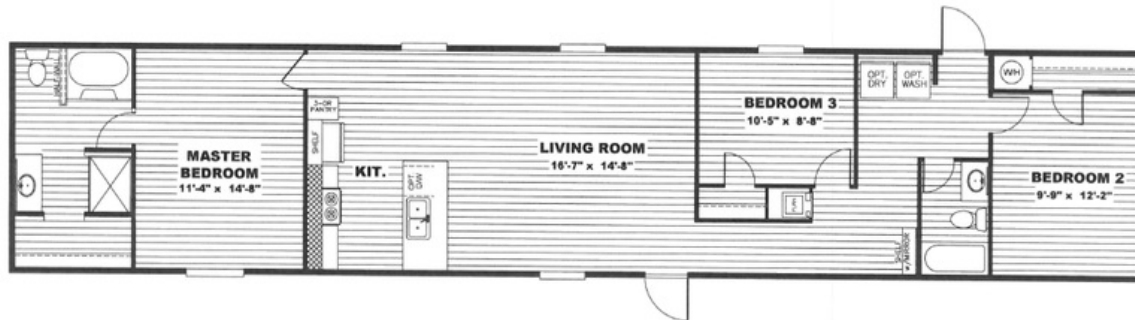

The River View

The River View

Model number: 47TRS16763AH19

3 beds • 2 baths • 1216 sq.ft. • 16' width • 76' depth

Our home building facilities invest in continuous product and process improvements. Plans, dimensions, features, materials, specifications and availability are subject to change without notice or obligation. Renderings and floor plans are representative likenesses of our homes and may differ from the actual homes. We invite you to tour a Home Center near you and inspect the highest value in quality housing available or call (843) 799-2500 to speak with a Home Consultant. Copyright 2017, CMH. All rights reserved.