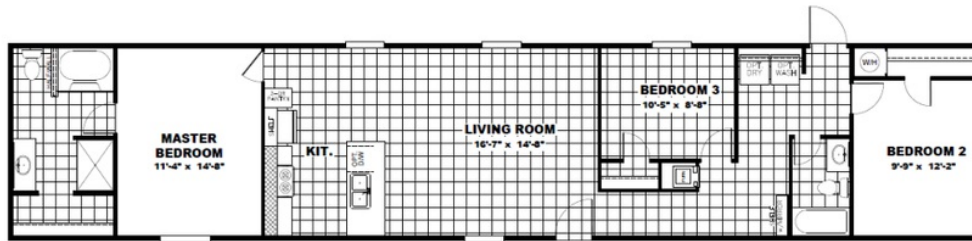

The River View

The River View

Model number: 47TRS16763AH19

3 beds • 2 baths • 1216 sq.ft. • 16' width • 76' depth

Our home building facilities invest in continuous product and process improvements. Plans, dimensions, features, materials, specifications and availability are subject to change without notice or obligation. Renderings and floor plans are representative likenesses of our homes and may differ from the actual homes. We invite you to tour a Home Center near you and inspect the highest value in quality housing available or call (843) 799-2500 to speak with a Home Consultant. Copyright 2017, CMH. All rights reserved.